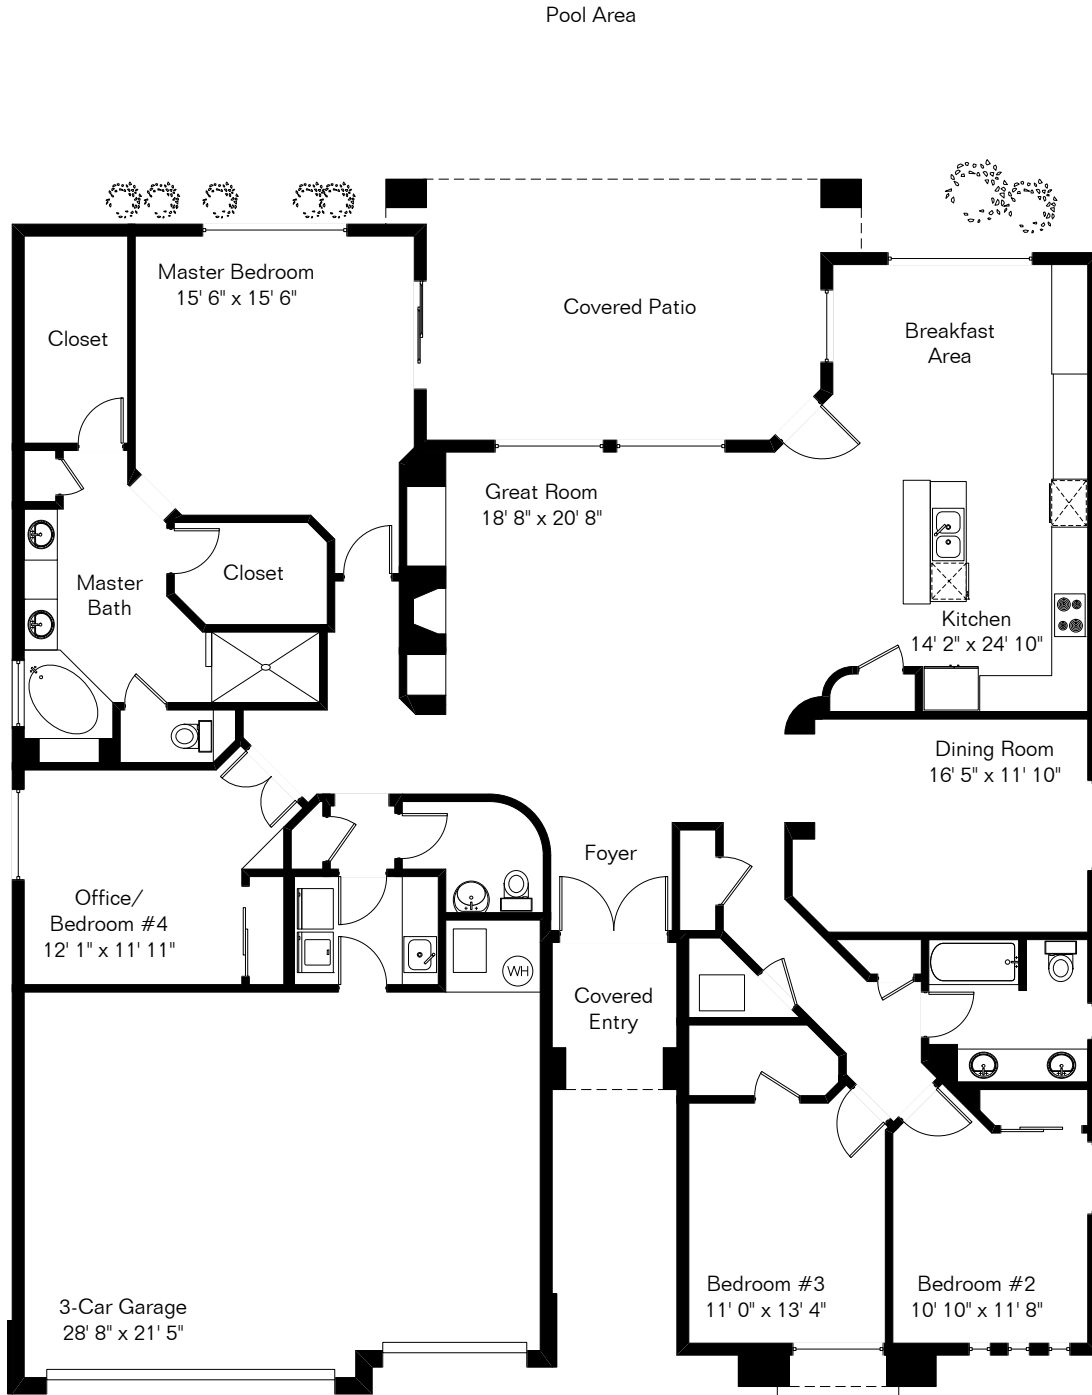

The square footages and room size information are deemed to be reliable but are not guaranteed and should be independently verified.

1143 W Purple Leaf Court

Site Visit March 2014

Copyright 2014 Floor Plans First! LLC
All Rights Reserved.

Living Area 2,726 Sq Ft
Garage 678 Sq Ft

www.FloorPlansFirst.com

Toll Free (877) 887-1500
Voice (520) 881-1500
Fax (520) 791-7701

Floor Plans First!
See the Floor Plan First!